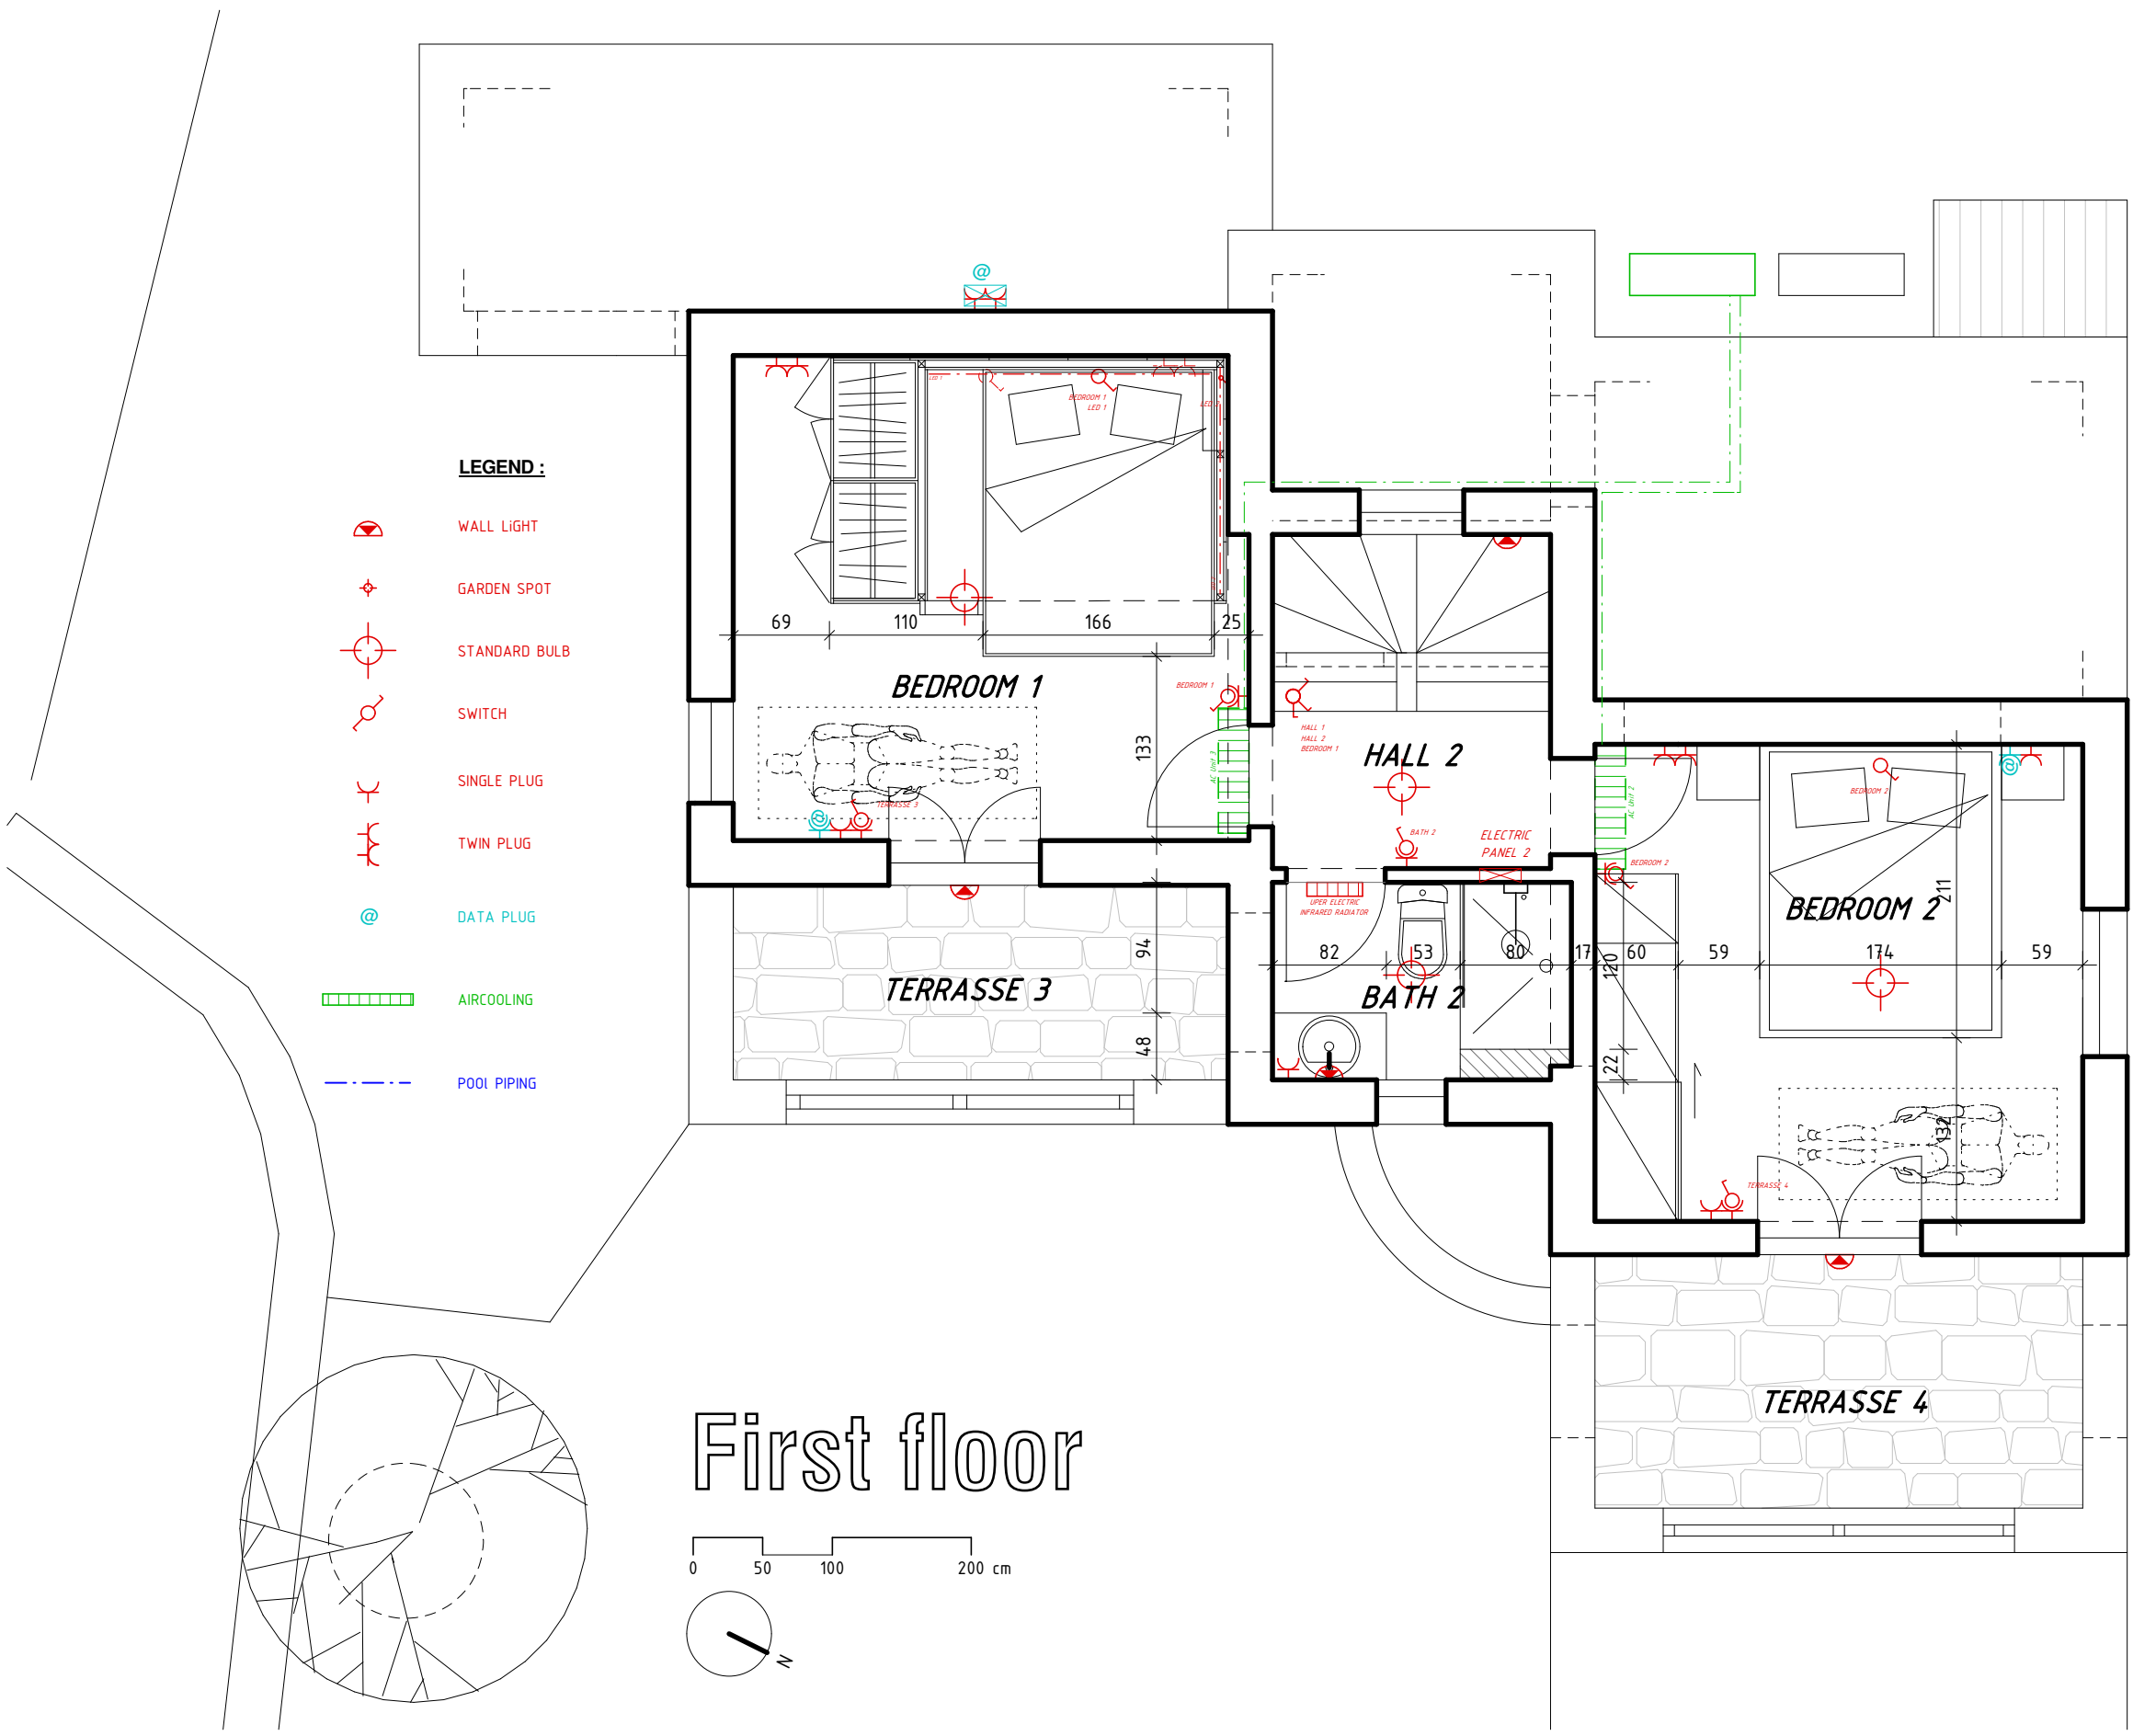

- LEGEND:
- WALL LIGHT
 - GARDEN SPOT
 - STANDARD BULB
 - SWITCH
 - SINGLE PLUG
 - TWIN PLUG
 - DATA PLUG
 - AIRCOOLING
 - POOL PUMP

Ground floor

LEGEND :

-  WALL LIGHT
-  GARDEN SPOT
-  STANDARD BULB
-  SWITCH
-  SINGLE PLUG
-  TWIN PLUG
-  DATA PLUG
-  AIRCOOLING
-  POOL PIPING

First floor